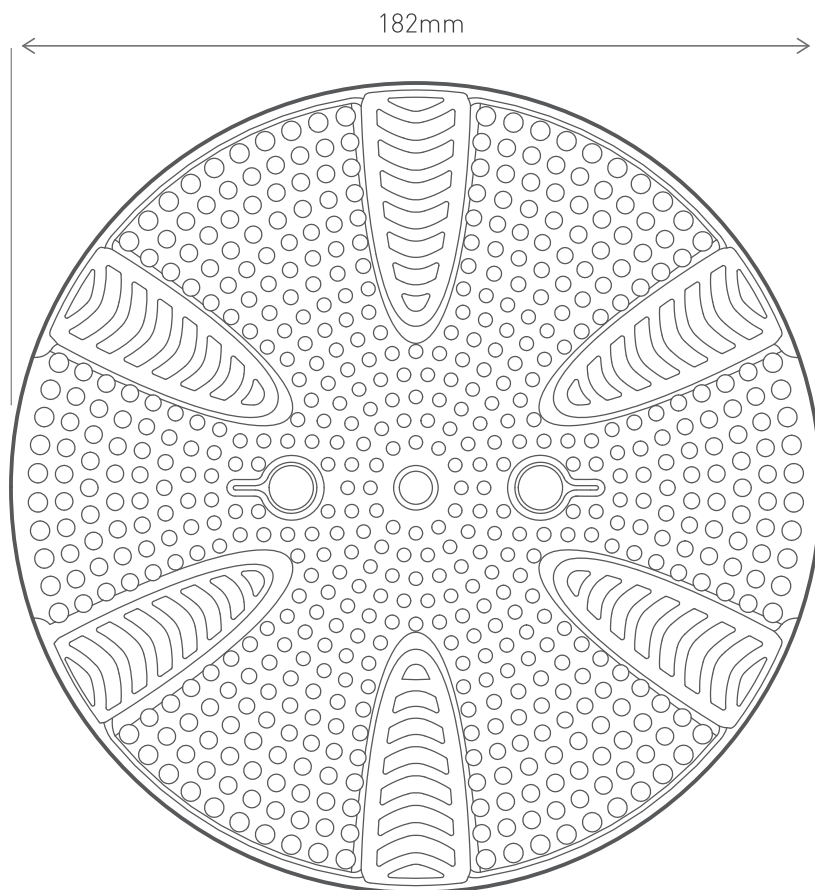

PRO-SERIES SUCTION INSTALLATION MANUAL CONCRETE

IMPORTANT INFORMATION

- All Pro-Series Suctions have been tested & conform to **AS/NZS 1926.3.2010** standard.
- Spa Electrics recommends all installers are familiar with **AS/NZS 1926.3.2010** standard prior to installation.
- It is the responsibility of the installer to ensure maximum flow rates are **NOT** exceeded.
- Pro-Series Suctions have been permanently marked with approved test data in accordance with **AS/NZS 1926.3.2010** standard.
- All Pro-Series suction must be permanently fixed to the pool wall, to prevent removal without the use of tools. [in accordance with **AS/NZS1926.3.2010**]
- All Pro-Series Push-In fittings are supplied disassembled with fixing screws and wall plugs.
- **ANY modification to this device OR its installation will VOID its compliance certification & statutory warranty and affect the safety of the unit.**