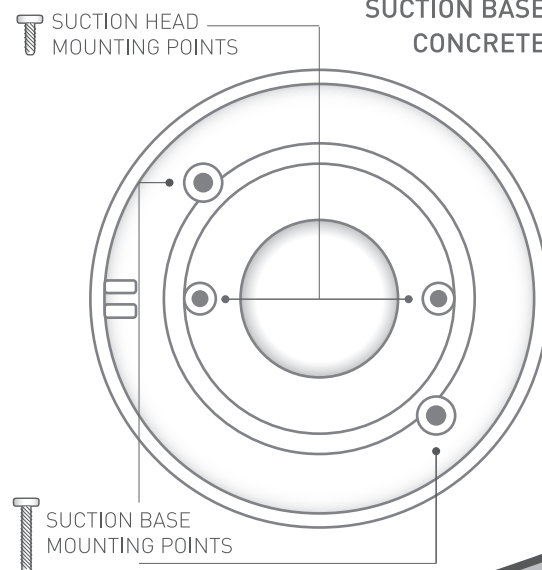

SUCTION BASE
CONCRETE