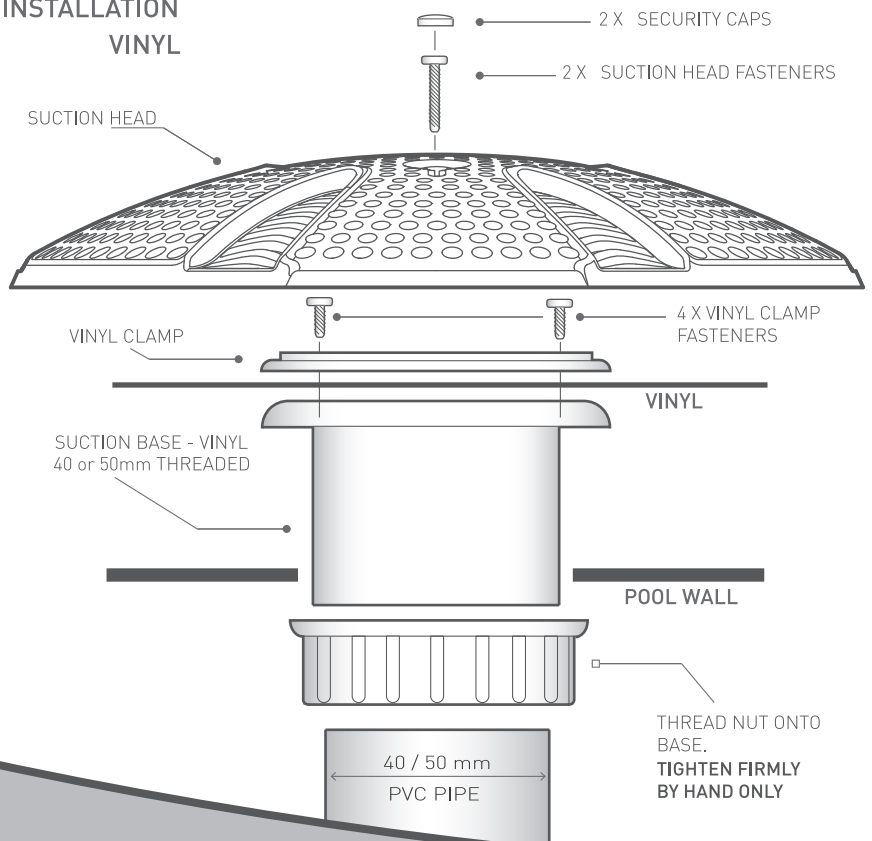

SUCTION INSTALLATION VINYL

**PRO
SERIES**

phone +61 (0)3 9793 2299
fax +61 (0)3 9799 9300
web www.spaelectrics.com.au