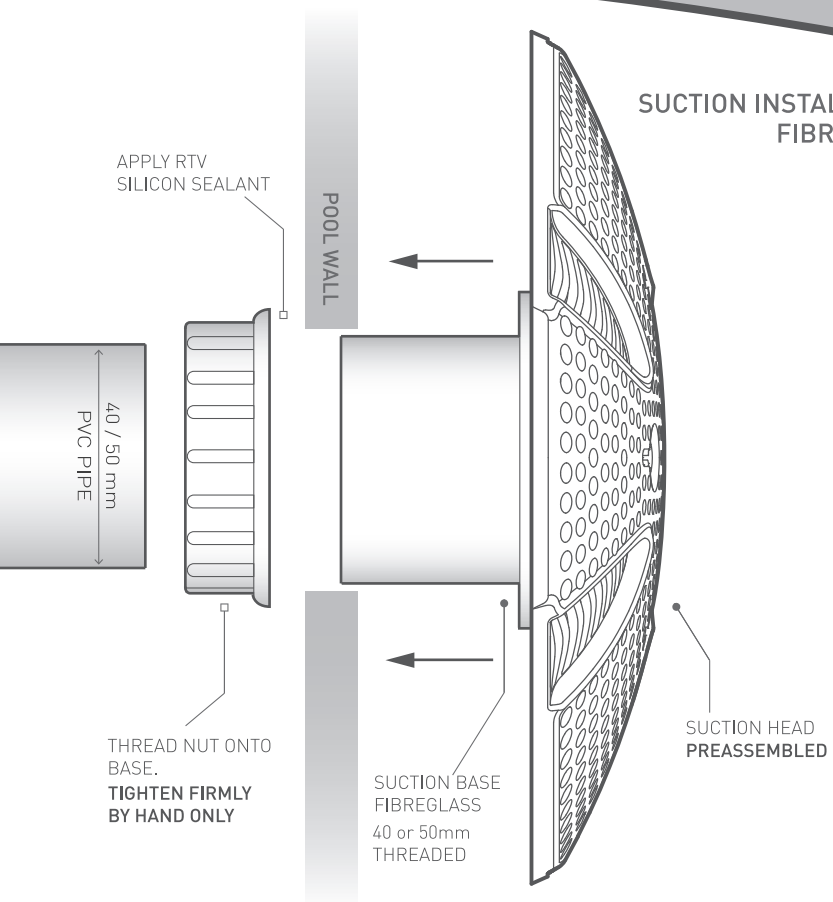

PRO-SERIES SUCTION INSTALLATION MANUAL CONCRETE

IMPORTANT INFORMATION

- All Pro-Series Suctions have been tested & conform to **AS/NZS 1926.3.2010** standard.
- Spa Electrics recommends all installers are familiar with **AS/NZS 1926.3.2010** standard prior to installation.
- It is the responsibility of the installer to ensure maximum flow rates are **NOT** exceeded.
- Pro-Series Suctions have been permanently marked with approved test data in accordance with **AS/NZS 1926.3.2010** standard.
- All Pro-Series suction must be permanently fixed to the pool wall, to prevent removal without the use of tools. [in accordance with **AS/NZS1926.3.2010**]
- All Pro-Series Push-In fittings are supplied disassembled with fixing screws and wall plugs.
- **ANY modification to this device OR its installation will VOID its compliance certification & statutory warranty and affect the safety of the unit.**

IMPORTANT INFORMATION

- All Pro-Series Suctions have been tested & conform to **AS/NZS 1926.3.2010** standard.
- Spa Electrics recommends all installers are familiar with **AS/NZS 1926.3.2010** standard prior to installation.
- It is the responsibility of the installer to ensure maximum flow rates are **NOT** exceeded.
- Pro-Series Suctions have been permanently marked with approved test data in accordance with **AS/NZS 1926.3.2010** standard.
- All Pro-Series suction must be permanently fixed to the pool wall, to prevent removal without the use of tools. [in accordance with **AS/NZS1926.3.2010**]
- All Pro-Series Vinyl fittings are supplied disassembled with fixing screws for assembly.
- **ANY modification to this device OR its installation will VOID its compliance certification & statutory warranty and affect the safety of the unit.**