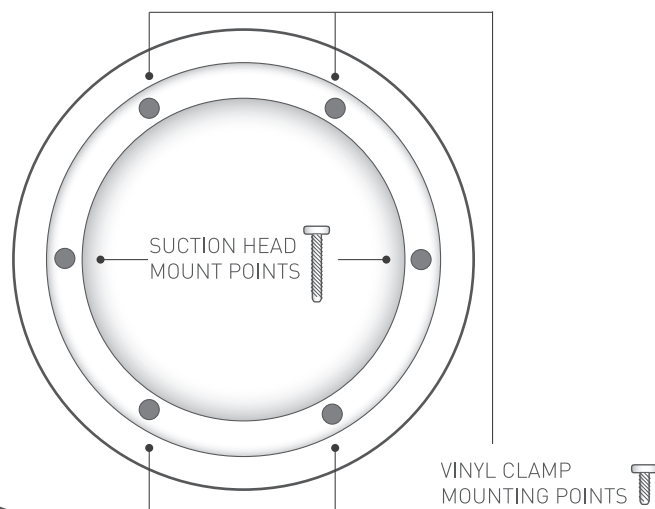

SUCTION BASE VINYL