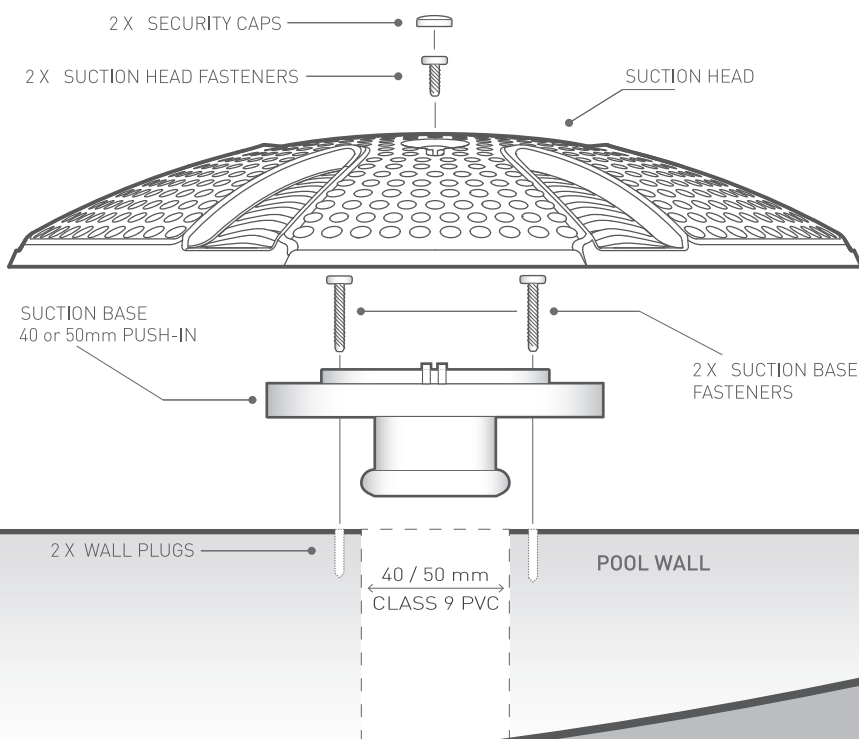

SUCTION INSTALLATION
CONCRETE